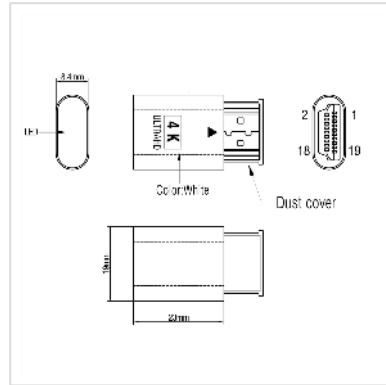

VALUE Display Adapter, Virtual HDMI Emulator (EDID), 4K

Product No.	14.99.3447
Manufacturer	VALUE
Manufacturer No.	14.99.3447
EAN (single piece)	7630049621978

- Works with any graphics card that has HDMI output and acts exactly the same as real LCD monitor
- Up to 4K resolution can be simulated, 3840x2160@60Hz
- Compliant with HDCP
- Compact design, small size
- Plug & Play
- Hot Plug
- No drivers, no configuration needed

Technical specifications

Manufacturer	VALUE
Product group	Adapters, Terminators, Converters
Product type	HDMI EDID emulator
Colour	black
Interface	HDMI
Inputs	1
Max. resolution (nom.)	3840x2160 @60Hz
Max. resolution	3840 x 2160 @60Hz (4K, UHD-1)
Weight	6 g