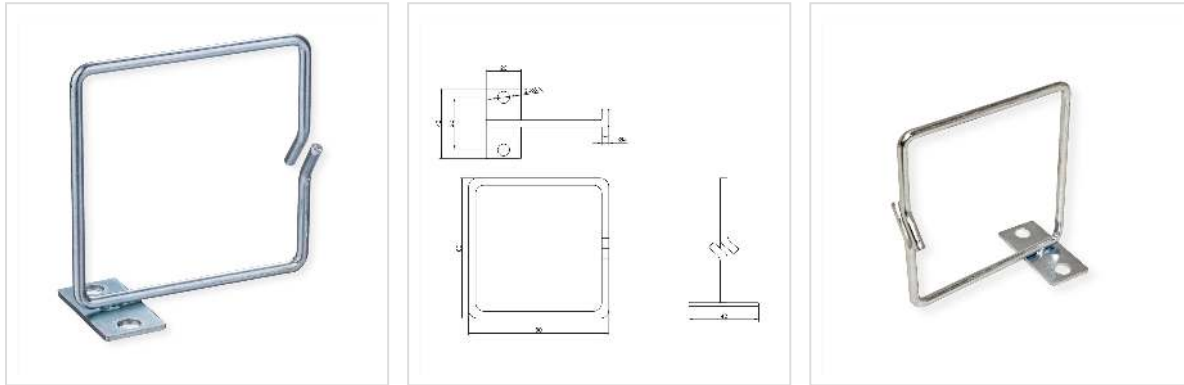

19" Cable Manager, 80x80mm, metal, Mounting central, cable entry central

Product No.	26.30.0014
Manufacturer	ROLINE
Manufacturer No.	26.30.0014
EAN (single piece)	7630049624757

ROLINE 19" cable manager with curved opening for easy cable routing - the 140x100mm cable manager offers plenty of space for your cable harnesses and ensures tidy network technology in your server cabinet

- For mounting on 19" panel/slide mounts
- Helps with the clean cabling of your network technology
- Cable routing laterally in front of the 19" bracket
- Cable manager with 5mm metal thickness, galvanized; angle welded

Technical specifications

Manufacturer	ROLINE
Product group	19"/-10"-Cable management
Product type	Cable lug
Colour	silver
Scope of delivery	Cable Manager
Height	80 mm
Width	80 mm
Depth	42 mm
Weight	41.6 g