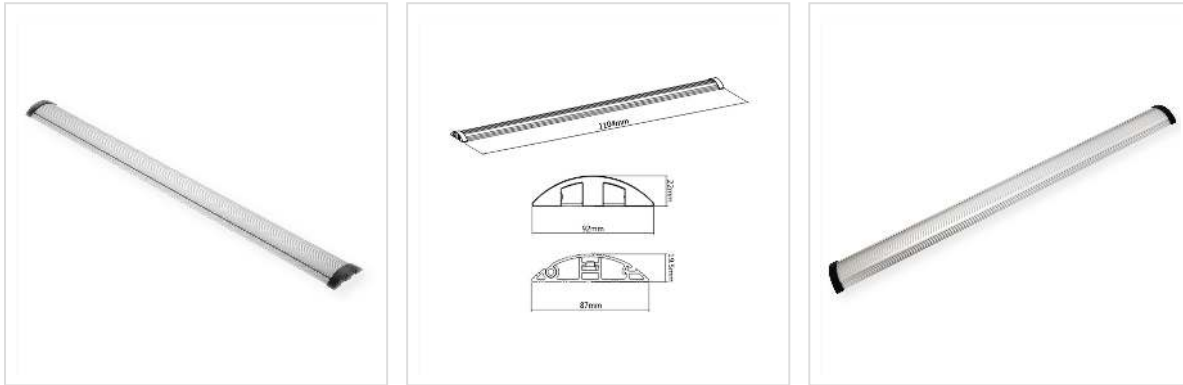

ROLINE 2-Channel Aluminum Floor Cable Cover, 92 x 22 mm, silver, 1.1 m

| | |
|---------------------------|---------------|
| Product No. | 19.08.3107 |
| Manufacturer | ROLINE |
| Manufacturer No. | 19.08.3107 |
| EAN (single piece) | 7630049614598 |

ROLINE cable bridge made of lightweight, solid aluminium - with two large cable ducts and intelligent folding mechanism for quick and easy adaptability.

- For covering loose cables on the floor
- Two large cable ducts for the feed-through and separation of voltage and data cables
- Protects against tripping hazards
- Modern, unobtrusive design that is ideal for everyday office and industrial use
- Folding mechanism for quick and easy cable laying
- Openings with black plastic covers to protect against scratches
- Material: aluminium
- Dimensions (WxDxH): 92x1104x22mm
- Colour: silver

Technical specifications

| | |
|---------------|-------------------------|
| Manufacturer | ROLINE |
| Product group | Cable Ties |
| Product type | Cable management system |
| Colour | silver |
| Length | 1.1 m |
| Height | 22 mm |
| Width | 92 mm |