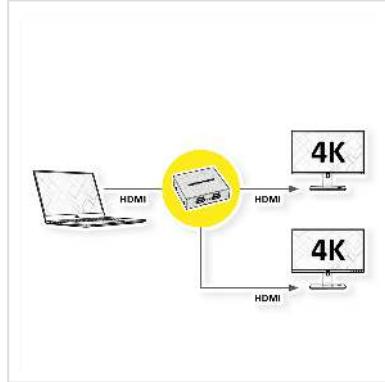

# ROLINE HDMI Splitter, 2-way

<b>Product No.</b>	14.01.3555
<b>Manufacturer</b>	ROLINE
<b>Manufacturer No.</b>	14.01.3555
<b>EAN (single piece)</b>	7611990152506

**roline**  
Designed for Professionals

- Duplicates a HDMI video signal to two HDMI video signals
- Connectors: 1 HDMI Input (e.g. DVD-player), 2 HDMI outputs
- Supports 480i, 480p, 720i, 720p, 1080i, 1080p, 4096x2160 @30Hz
- Plug & play, easy to install and simple to operate
- No software installation required
- HDCP 1.3 compliant

## Technical specifications

Manufacturer	ROLINE
Product group	Splitters and selectors
Product type	HDMI-Video-Splitter
Colour	black
Scope of delivery	splitter, manual
Interface	HDMI
Inputs	1
Outputs	2
Video input	1x HDMI Female

Video output	2x HDMI Female
Max. resolution (nom.)	4096 x 2160, 1080P
Weight	132 g
Height of packaging (single piece)	60 mm
Width of packaging (single piece)	110 mm
Depth of packaging (single piece)	160 mm
Package weight (single piece)	0.208 kg