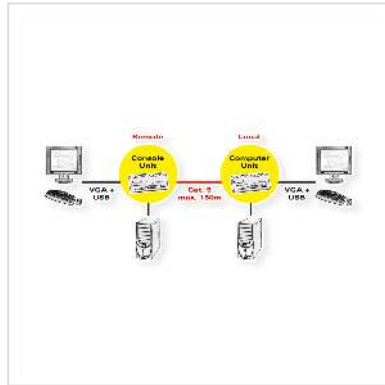

## Smart combination of KVM Extender (up to 150 m), KVM Switch and PC Share

- Remotely locates the keyboard, mouse and monitor up to 150 m away from a computer
- Connection of the Computer Unit and Station Unit via Cat. 5e TP cable
- Supports USB consoles
- Video compensation can be adjusted by hot key to ensure the optimum signal quality for any length of cable within the limit
- Locates the computer away from your desk and work area, saving you valuable space
- Allows two users to share one computer both in local and remote areas
- Beeps confirmation for key control makes the operation easier and cross-checked
- Easy installation
- Supports standard USB keyboards and mice
- Compatible with XGA, VGA and SVGA system

### Example of use:

ROLINE KVM extension for remote operation of a workplace

The system provides a local, and a remote unit to connect another console. This can be operated via a Cat5 cable with remote VGA and USB control unit.

### Technical specifications

Manufacturer	ROLINE
Product group	KVM (IP) extensions

Product type	KVM-Extender, VGA
Colour	grey
Scope of delivery	Local unit with power supply unit, remote unit, manual
Supported PC-Systems	USB
PC/Switch: monitor connection	1x HD15 F
PC/Switch: mouse/keyboard connection	2x USB
PC/Switch: connection on moulded cables	no
Local Console connection	yes
Remote Console: Monitor connection	1x HD15 F
Remote Console: Mouse/Keyboard connection	2x USB
Remote console: Cable connector type	no
Network connection	RJ45
Max. distance local-remote unit	up to 150 m
Max. resolution (nominal)	1024 x 768
Colour (Design profile)	beige
Material (casing)	metal
Dimensions (HxWxD)	each 20 x 156 x 65 mm
Power supply unit required	partially
Power supply output	9V DC, 600mA
Technical particularity	Smart combination of KVM Extender (up to 150m), KVM Switch and PC Share
Mains connection	Appliance Europlug