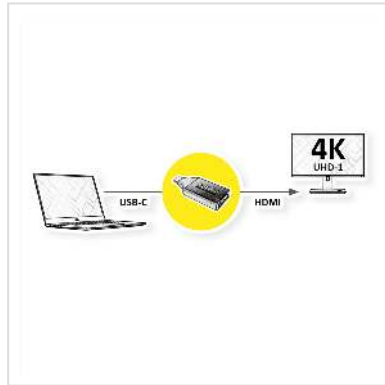

ROLINE GOLD Type C - HDMI Adapter, M/F

Product No.	12.03.3231
Manufacturer	ROLINE
Manufacturer No.	12.03.3231
EAN (single piece)	7630049618794

Connect a TV, monitor or projector via HDMI to your MacBook, Ultrabook, notebook/laptop, PC or mobile device with USB Type C connection (such as an Android phone or Apple iPad Pro) - with resolutions of up to 3840x2160 @60Hz!

- USB 3.1 / USB 3.2 Gen 2 Type C to HDMI adapter
- To mirror or expand your screen to a TV, monitor or beamer/projector
- Maximum resolution: 3840x2160 @60Hz
- Plug-in adapter with minimal form factor and solid aluminium housing
- No additional power supply required
- Connections: HDMI socket and USB type C connector

Remark: Support of "Alternate Mode (DP Alt Mode)" required

Technical specifications

Manufacturer	ROLINE
Product group	Adapters, Terminators, Converters
Product type	USB-HDMI Adapter
Colour	black / gold
Scope of delivery	adapter
Max. resolution	3840 x 2160 @60Hz (4K, UHD-1)
Side 1 connection (PC)	Typ C Male
Side 2 connection (Peripherals)	HDMI Female

Side 2 Connector Gender	Female
-------------------------	--------

Area of application	External
---------------------	----------

Height	21.5 mm
--------	---------

Width	9 mm
-------	------

Depth	52.5 mm
-------	---------