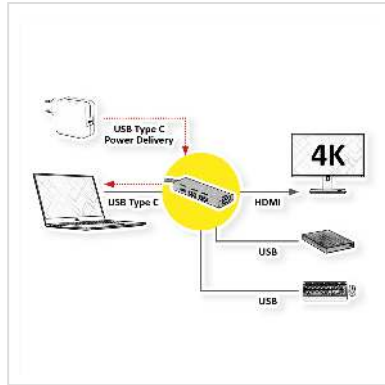

ROLINE GOLD USB Type C Docking Station, 4K HDMI, 2x USB 3.2 Gen 1 ports, 1x USB Type C PD (Power Delivery)

Product No.	12.02.1119
Manufacturer	ROLINE
Manufacturer No.	12.02.1119
EAN (single piece)	7630049616400

The docking station is supplied for Macbooks, Ultrabooks or Notebooks/Laptops and provides a quick and easy connection to the workplace peripherals that you use every day, including one HDMI connector, that allows you a maximum resolution of up to 3840x2160 @30Hz!

Connections for peripheral devices:

- 1x HDMI video output: mirror or expand your screen to a TV, monitor or projector
- 2x USB 3.0 / USB 3.2 Gen 1 Type A ports (data transfer rate up to 5Gbit/s), to connect e.g. keyboard / mouse, USB HDD / SSD, etc.
- 1x USB Type C PD (Power Delivery)

(formerly USB 3.1 / USB 3.1 Gen 2).

Technical specifications

Manufacturer	ROLINE
Product group	Adapters, Terminators, Converters
Product type	Notebook-Docking-Station
Colour	gold
Length	0.1 m
Scope of delivery	Docking Station
Transfer quality	USB 3.2 Gen 1 SuperSpeed 5 Gbit/s (USB 3.1 Gen 1, USB 3.0)
Max. resolution	3840 x 2160 @30Hz (4K, Full HD)
Side 1 connection (PC)	USB Type C
Side 2 connection (Peripherals)	1x HDMI, 2x USB 3.0 / USB 3.2 Gen 1 Type A, 1x USB Type C PD
Side 1 Connector Type	USB Type C (USB-C)
Side 1 Connector Gender	Male
Side 2 Connector Type	HDMI Type A USB 3 Type A USB Type C PD (Power Delivery)
Side 2 Connector Gender	Female
Area of application	External
Weight	37 g
Height of packaging (single piece)	20 mm
Width of packaging (single piece)	20 mm
Depth of packaging (single piece)	80 mm
Package weight (single piece)	0.05 kg