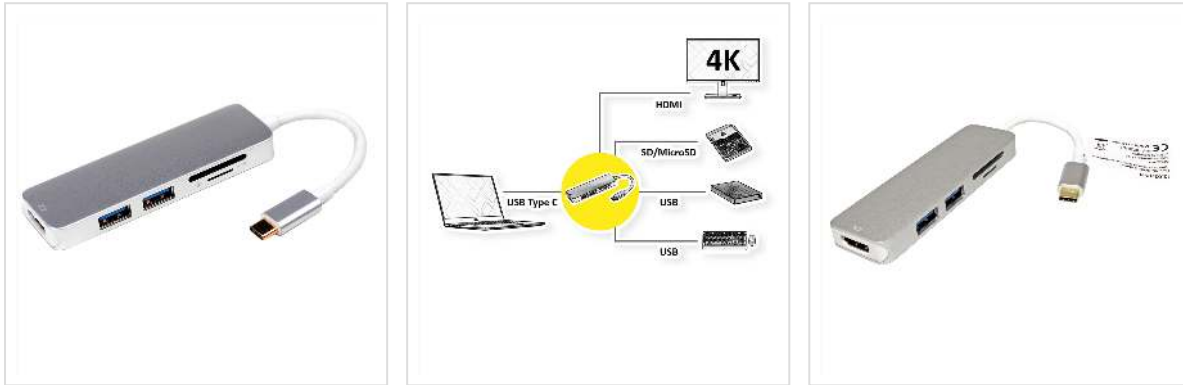

ROLINE USB Type C docking station, 4K HDMI, 2x USB 3.2 Gen 1 Ports, 1x SD/MicroSD Card Reader

Product No.	12.02.1041
Manufacturer	ROLINE
Manufacturer No.	12.02.1041
EAN (single piece)	7611990134649

roline
Designed for Professionals

The docking station is supplied for Macbooks, Ultrabooks or Notebooks/Laptops and provides a quick and easy connection to the workplace peripherals that you use every day, including one HDMI connector, that allows you a maximum resolution of up to 3840x2160 @30Hz!

- Plug & Play
- Aluminium casing
- Small, compact design
- System requirement: Windows 7/8/10 or MacOS X10.2 and higher

Connection to device:

- 1x USB 3.1 / USB 3.2 Gen 2 Type C M

Connection for peripheral devices

Technical specifications

Manufacturer	ROLINE
Product group	Adapters, Terminators, Converters
Product type	Notebook-Docking-Station
Colour	silver
Length	7.5 cm
Scope of delivery	Docking Station, manual
Max. resolution	3840 x 2160 @30Hz (4K, Full HD)
Side 1 connection (PC)	USB Type C
Side 2 connection (Peripherals)	1x HDMI, 2x USB 3.0 / USB 3.2 Gen 1 Type A, 1x SD/TF card reader
Side 1 Connector Type	USB Type C (USB-C)
Side 1 Connector Gender	Male
Side 2 Connector Type	HDMI Type A USB 3 Type A USB 3 Type A SD-Card-Slot TF-Card-Slot
Side 2 Connector Gender	Female
Area of application	External
Weight	48.5 g
Height of packaging (single piece)	20 mm
Width of packaging (single piece)	140 mm
Depth of packaging (single piece)	160 mm
Package weight (single piece)	0.075 kg