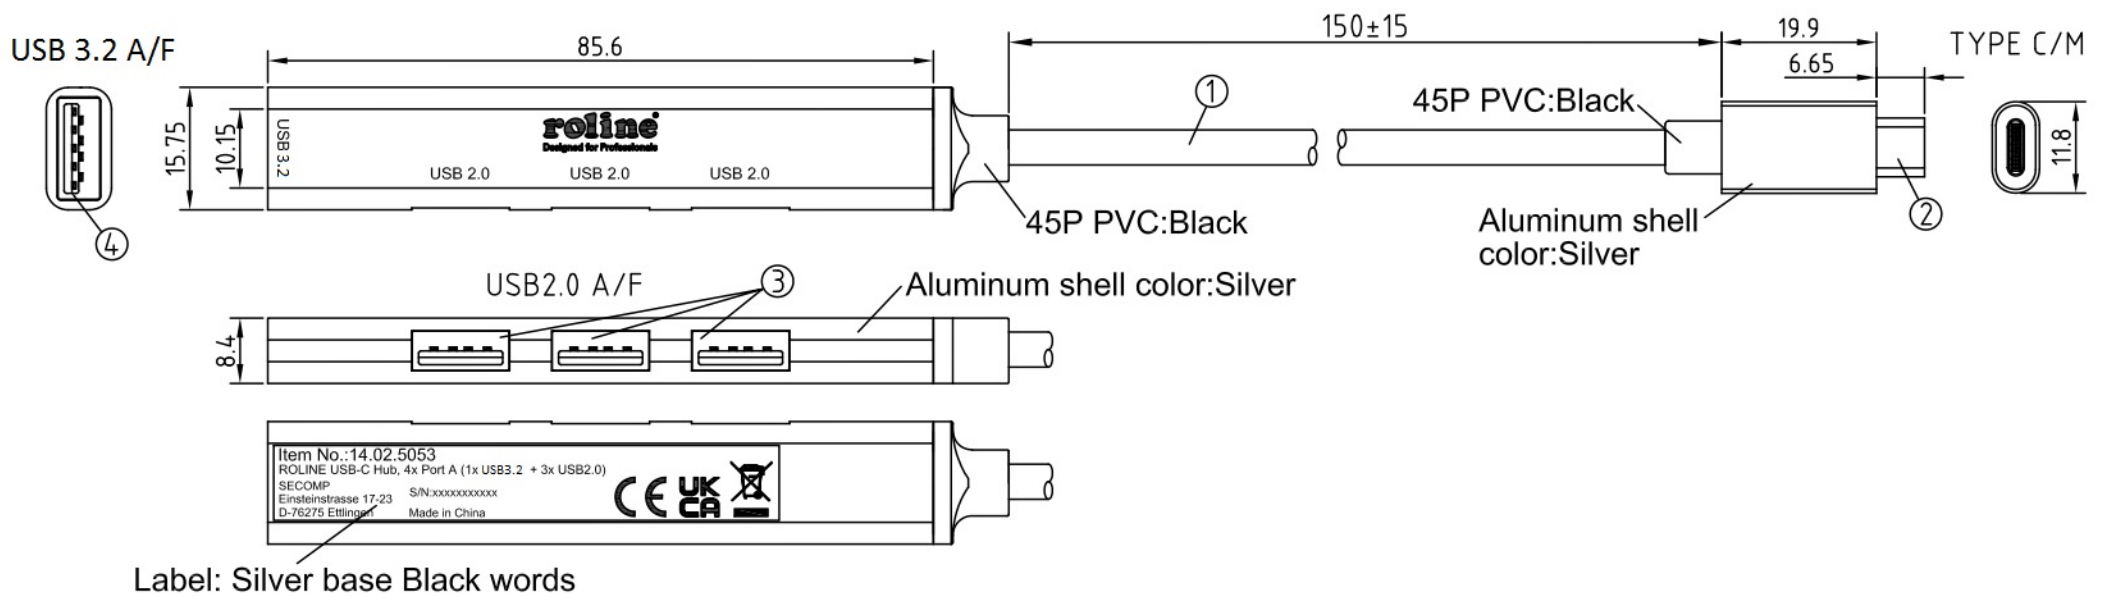

LTR	REV.	DESCRIPTION	DATE

Aluminum shell font:Laser carving

Label: Silver base Black words

FEATURE(TC2HUAL-400S):

1. Compatible with USB 3.2 & USB 2.0 specification
2. Plug-and-Play
3. Supports Mac OS / Windows 7 / Windows 10 / Windows 11 / Android
4. IC Chipset:HS8836A
5. Packing:Each PC / Packing:Each PC / ROLINE Bag

No.	P/N:	DESCRIPTION
4	Connector	USB3.2 A Female,Contact:G/F;Nickel Plated Shell,INS:Blue
3	Connector	USB2.0 A Female,SMD type,Contact:G/F;Nickel Plated Shell,INS:Black
2	Connector	USB 3.2 TYPE C Male W/PCBA,Contact:G/F,Shell-Gold Plated,INS:Black
1	Cable	UL20276[#30x1P+D.W+AL+HM]x2P+#30x1P+#24x2C+AEB(16/5/0.12Al/Mg) PVC Jacket OD:4.5mm Color:Black

Tolerance Inch MM										
.X	.015	.30					ROLINE USB Type C 4-Port Hub 1x USB 3.2 + 3 x USB 2.0, Silver Item No. 14.02.5053			
.XX	.010	.10								
.XXX	.005	.05								
Draw cheng 09/28/22'			App'd							
Chek			Scale	NONE	Units	mm	Third Angle Projection			
Engr			Dwg No. E520-0195		REV: A	Sheet 1/4				