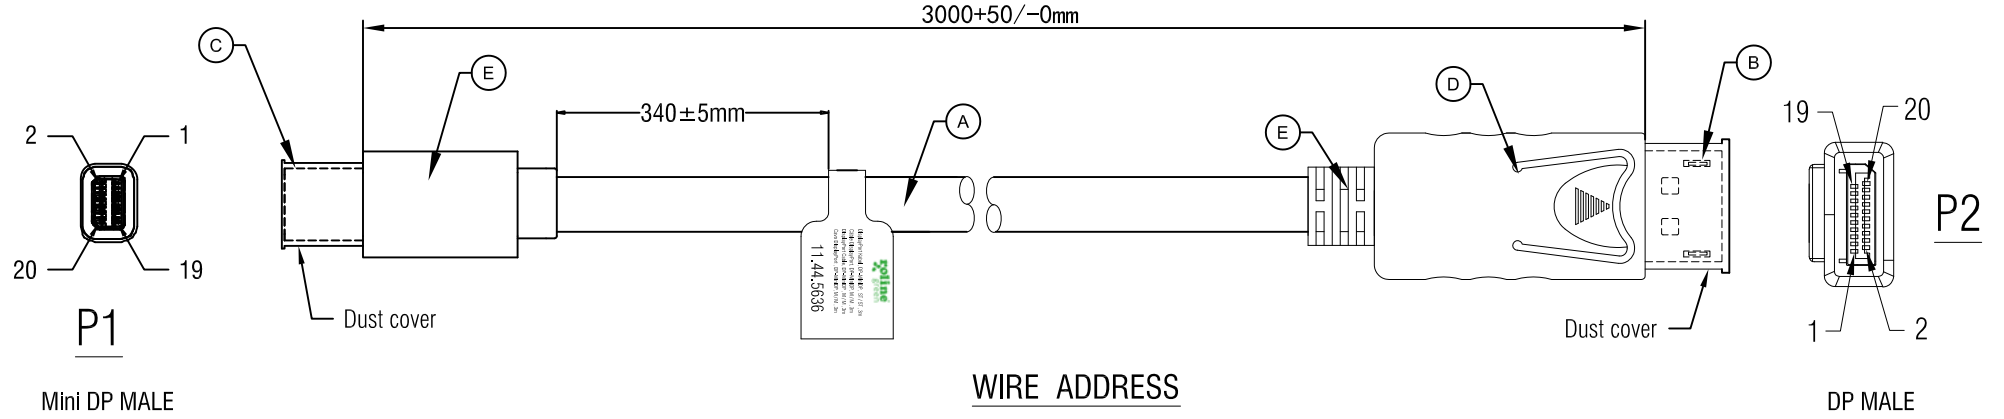

RoHS Compliant

**WIRE ADDRESS**

- Electrical Test:**
- 1.100% TEST OPEN SHORT MIS-WIRE.
  - 2.CONTACT RESISTANCE:3Ω MAX.
  - 3.INSULATION RESISTANCE:5MΩ MIN.
  - 4.HI-POT:300V DC/10MS.
  - 5.Real Test Passed 3840\*2160P 60Hz.
  - 6.Real Test Not Twinkling,Double Vision and Decolor.

E	85A TPE BLACK		G
D	DP SHELL(BLACK ABS)	1	PCS
C	Mini DP 20P MALE(White Insulator, Nickel Plated)	1	PCS
B	DP 20P MALE(Black Insulator, Nickel Plated)	1	PCS
A	UL21445 (30#*1P+DAM)*5+30#*4C+ADB,OD=6.0mm,BLACK TPE JACKET	1	PCS
NUMBER	PRODUCT SPECIFICATIONS	Quantity	Unit

ROLINE GREEN DisplayPort Cable, DP - Mini DP, M/M, 3m	
Item	11.44.5636
Draw	Kobe Date: 2021.07.20
Approval	
Duty	F16

**SECOMP**