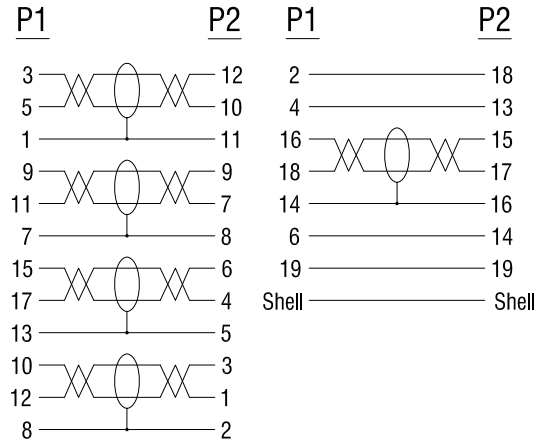

RoHS Compliant

**WIRE ADDRESS**

- Electrical Test:**
- 1.100% TEST OPEN SHORT MIS-WIRE.
  - 2.CONTACT RESISTANCE:3Ω MAX.
  - 3.INSULATION RESISTANCE:5MΩ MIN.
  - 4.HI-POT:300V DC/10MS.
  - 5.Real Test Passed 3840\*2160P 60Hz.
  - 6.Real Test Not Twinkling,Double Vision and Decolor.

E	85A TPE BLACK		G
D	DP SHELL(BLACK ABS)	1	PCS
C	Mini DP 20P MALE(White Insulator, Nickel Plated)	1	PCS
B	DP 20P MALE(Black Insulator, Nickel Plated)	1	PCS
A	UL21445 (30#*1P+DAM)*5+30#*4C+ADB,OD=6.0mm,BLACK TPE JACKET	1	PCS
NUMBER	PRODUCT SPECIFICATIONS	Quantity	Unit